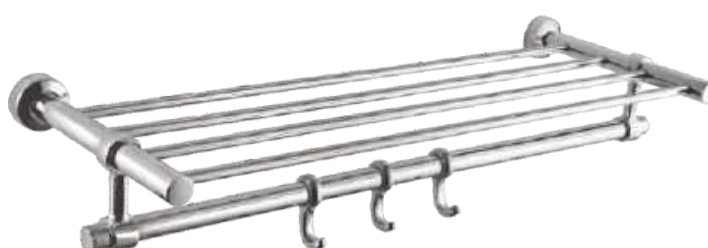

VCO-18004
Towel Ring

VCO-18001
Soap Dish

VCO-18003
Robe Hook

VCO-18005
Towel Rail 600mm
Also Available in 450 & 300mm

CORE Series

CORE Series

VCO-18006
Toilet Paper Holder with Lid

VCO-18009
Liquid Soap Dispenser

VCO-18006 A
Toilet Paper Holder without Lid

VCO-18007
Towel Rack 600mm
Also Available in 450mm

VCO-18002
Tumbler Holder (Brass)

ECONOMY Series

Transforms the bathroom into tranquility
An engineered marvel, emphasizing the design with elegant lines.
A precise detailing makes this a timeless addition to any bath.