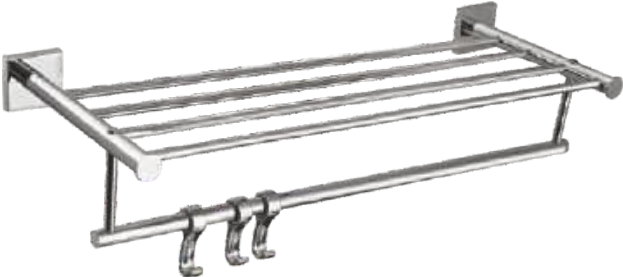

VRH-2056 A
Toilet Paper Holder without Lid

RHOMBUS Series

VRH- 2065
Magazine Holder

VRH-2066
Toilet Brush Holder Wall Mounted (Glass)

VRH-2060
Corner Glass Shelf 12"
Also Available in 9"x9"

VRH-2059
Front Glass Shelf 5"x21"
Single Layer

VRH-2055
Towel Rail 600mm
Also Available in 450 & 300mm

VRH-2067
Twin Swivel Rail

VRH-2057
Towel Rack 600mm
Also Available in 450mm

VRH-2064
Liquid Soap Dispenser

AWESOME

Series

if you're searching for a cool, crisp look, then the new