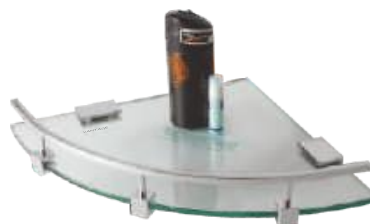

VEL-1024
Robe Hook

VEL-1026
Toilet Paper Holder
without Lid

VEL-1032
Magazine Holder

ELITE Series

VEL-1035
Tumbler Holder with Soap Dish

VEL-1033
Liquid Soap Dispenser

VEL1025
Towel Rail 600mm
Also Available in 450 & 300mm

VEL-1028
Towel Rack 600mm
Also Available in 450mm

VEL-1034
Toilet Brush Holder Wall Mounted (Glass)

VEL-1030
Corner Glass Shelf 12"
Also Available in 9"x9"

VEL-1029
Front Glass Shelf 5"x21" Single Layer
Also Available in 5"x18" & 5"x13"