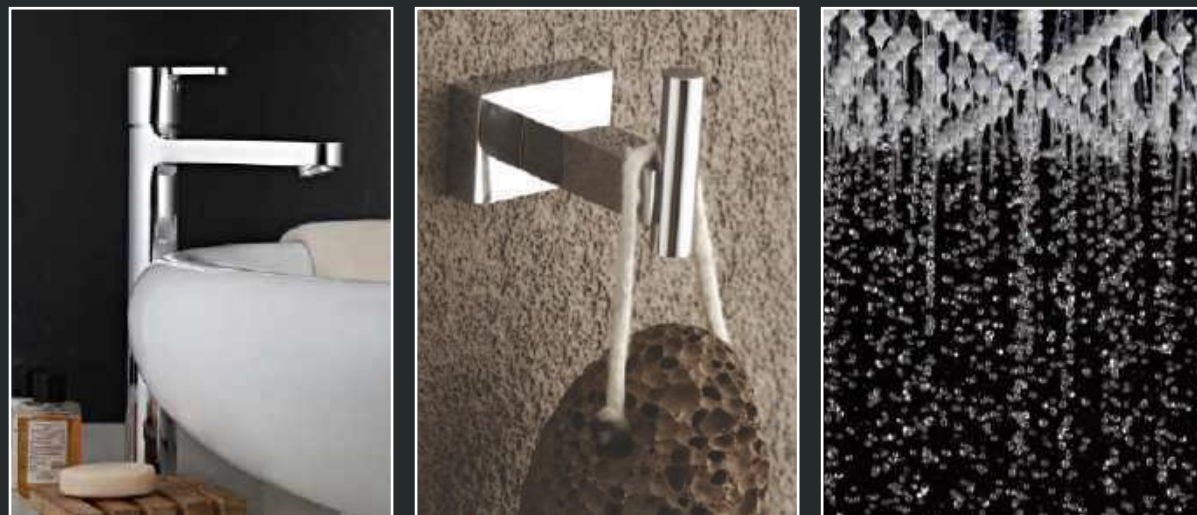

VANTAGE products are "a perfect combination of style and quality". As we believe excellence is a way of life, which is evident in the quality and design of every VANTAGE piece of art. **QUALITY:- is not an effort, BUT, Just The Way We Do Things.** Exquisitely shaped and incredibly well finished, using state-of-the-art intergrated manufacturing techniques, VANTAGE products are always a cut above the rest and compared to the Best.

Quality assurance, product reliability and testing are an integral part of the manufacturing process of VANTAGE products. Total in-house production capability gives them a confidence in terms of reduced production lead time, stringent quality controls and smoother execution of demand.

The company strives continuously towards further up-gradation, aided by an impressive dealer network, the Company is able to supply it's cost effective and innovative products range all over INDIA & ABROAD.

Access to the state-of-the-art technology should not be a luxury of the minority but rather the right of the majority. Delivering this right to every customer is our greatest challenge and our biggest reward.

On the threshold of bright future, we look ahead with confidence. Always ready to take on new challenges and to reach new horizons, in a persistent way to bring you the best.