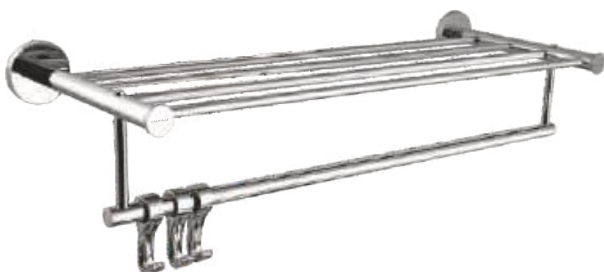

LIFE Series

VLf-11001
Soap Dish (Brass)

VLf-11002
Tumbler Holder (Brass)

VLf 11003
Towel Ring

VLf-11004A
Robe Hook

VLf-11004
Double Robe Hook

VLf-11006A
Toilet Paper Holder without Lid

VLF-11006
Toilet Paper Holder with Lid

VLF-11014
Liquid Soap Dispenser

VLF-11015
Magazine Holder

VLF-11010
Corner Glass Shelf 12"
Also Available in 9"x9"

VLF-11009
Front Glass Shelf 5"x21"
Single Layer

VLF-11005
Towel Rail 600mm
Also Available in 450 & 300mm

VLF-11007
Towel Rack 600mm
Also Available in 450mm

VLF-11017
Twin Swivel Rail

VLF-11016
Toilet Brush Holder Wall Mounted (Glass)

VRH-2051 Soap Dish Glass

A fusion of simplicity and emotion.
A unity of design and tech. An assault on the senses.
A range of tactile finishes. A complete coordination.