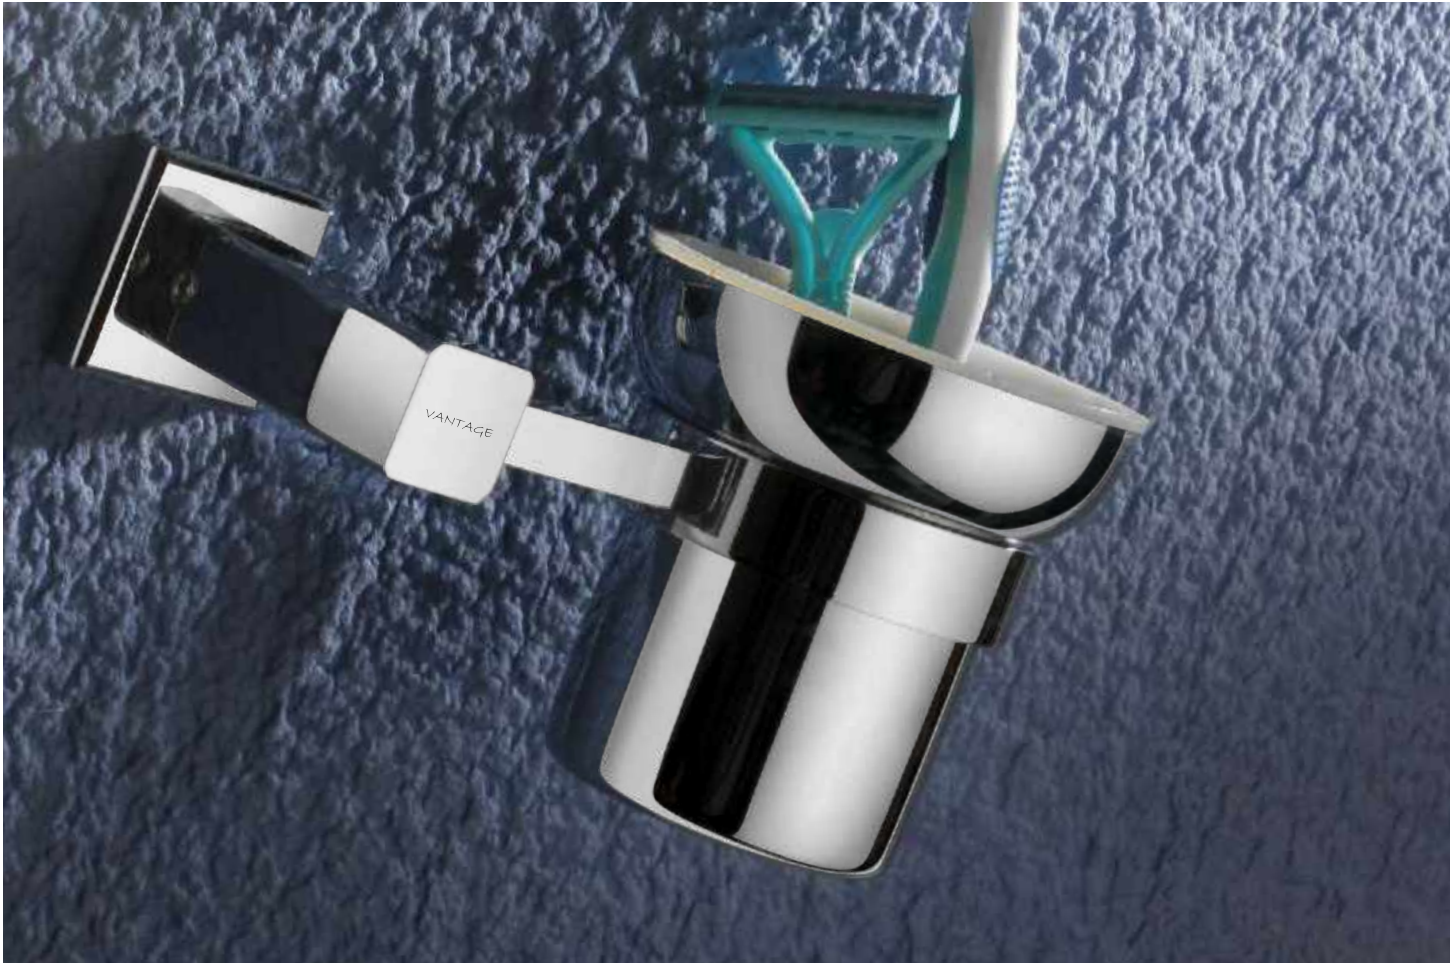

CHAKOR Series

VCK-2012 A
Tumbler Holder (Brass)