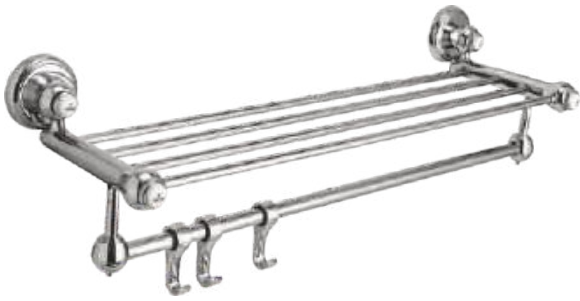

CAESAR Series

VCR-2001
Soap Dish

VCR-2004
Robe Hook

VCR-2003
Towel Ring

VCR-2002
Tumbler Holder

CAESAR Series

VCR-2006
Toilet Paper Holder

VCR-2013
Toilet Brush Holder Wall Mounted (Glass)

VCR-2014
Liquid Soap Dispenser

VCR-2012
Magazine Holder

VCR-2010
Corner Glass Shelf 12"
Also Available in 9"x9"

VCR-2009
Front Glass Shelf 5"x21"
Single Layer

VCR-2005
Towel Rail 600mm
Also Available in 450 & 300mm

VCO-18004
Towel Ring

VCO-18001
Soap Dish

VCO-18003
Robe Hook

VCO-18005
Towel Rail 600mm
Also Available in 450 & 300mm

CORE Series

CORE Series

VCO-18006
Toilet Paper Holder with Lid

VCO-18009
Liquid Soap Dispenser